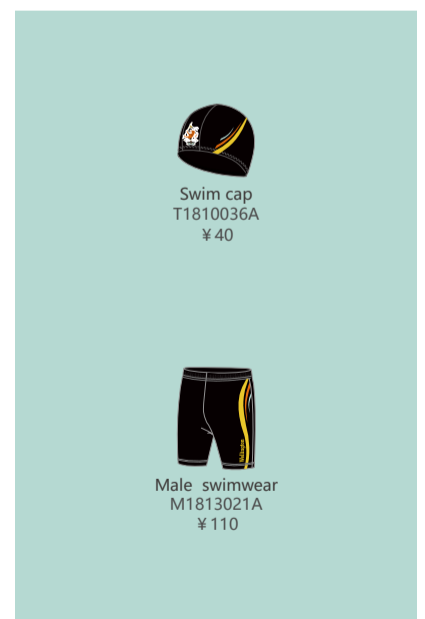

SUMMER REGULAR

(Y1-Y6)

(Y7 and above)

FORMAL UNIFORM

WINTER REGULAR

SUMMER PE

WINTER PE

SWIMMING

Book bag
T1810031A
¥60

Swim bag
T1810033A
¥50

PE bag
T1810032A
¥145

SUMMER REGULAR

Y1-Y2

Summer dress
W1808029A
¥140

Flap cap
T1810021A
¥60

SUMMER REGULAR