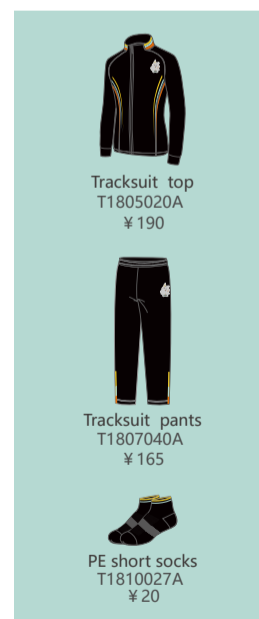

SUMMER REGULAR

(Y1-Y6)

(Y7 and above)

FORMAL UNIFORM

WINTER REGULAR

SUMMER PE

WINTER PE

SWIMMING

Book bag
T1810031A
¥60

Swim bag
T1810033A
¥50

PE bag
T1810032A
¥145

SUMMER REGULAR

Y1-Y2

Summer dress
W1808029A
¥140

Flap cap
T1810021A
¥60

SUMMER REGULAR