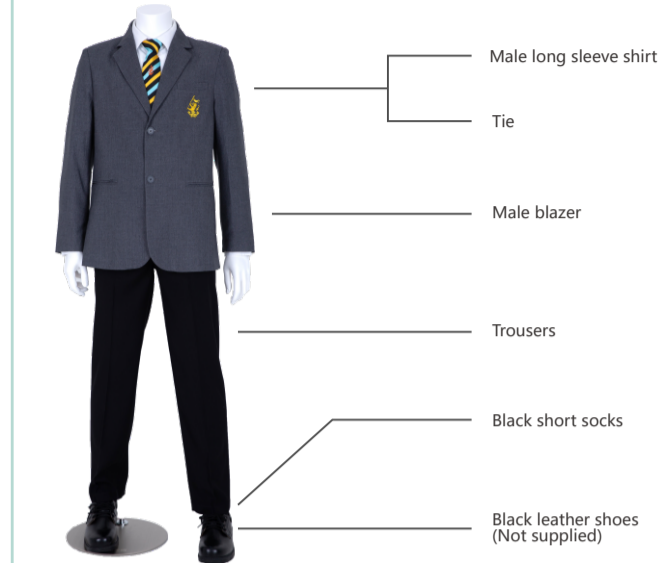

SUMMER REGULAR

(Y1-Y6)

(Y7 and above)

FORMAL UNIFORM

WINTER REGULAR

SUMMER PE

WINTER PE

SWIMMING